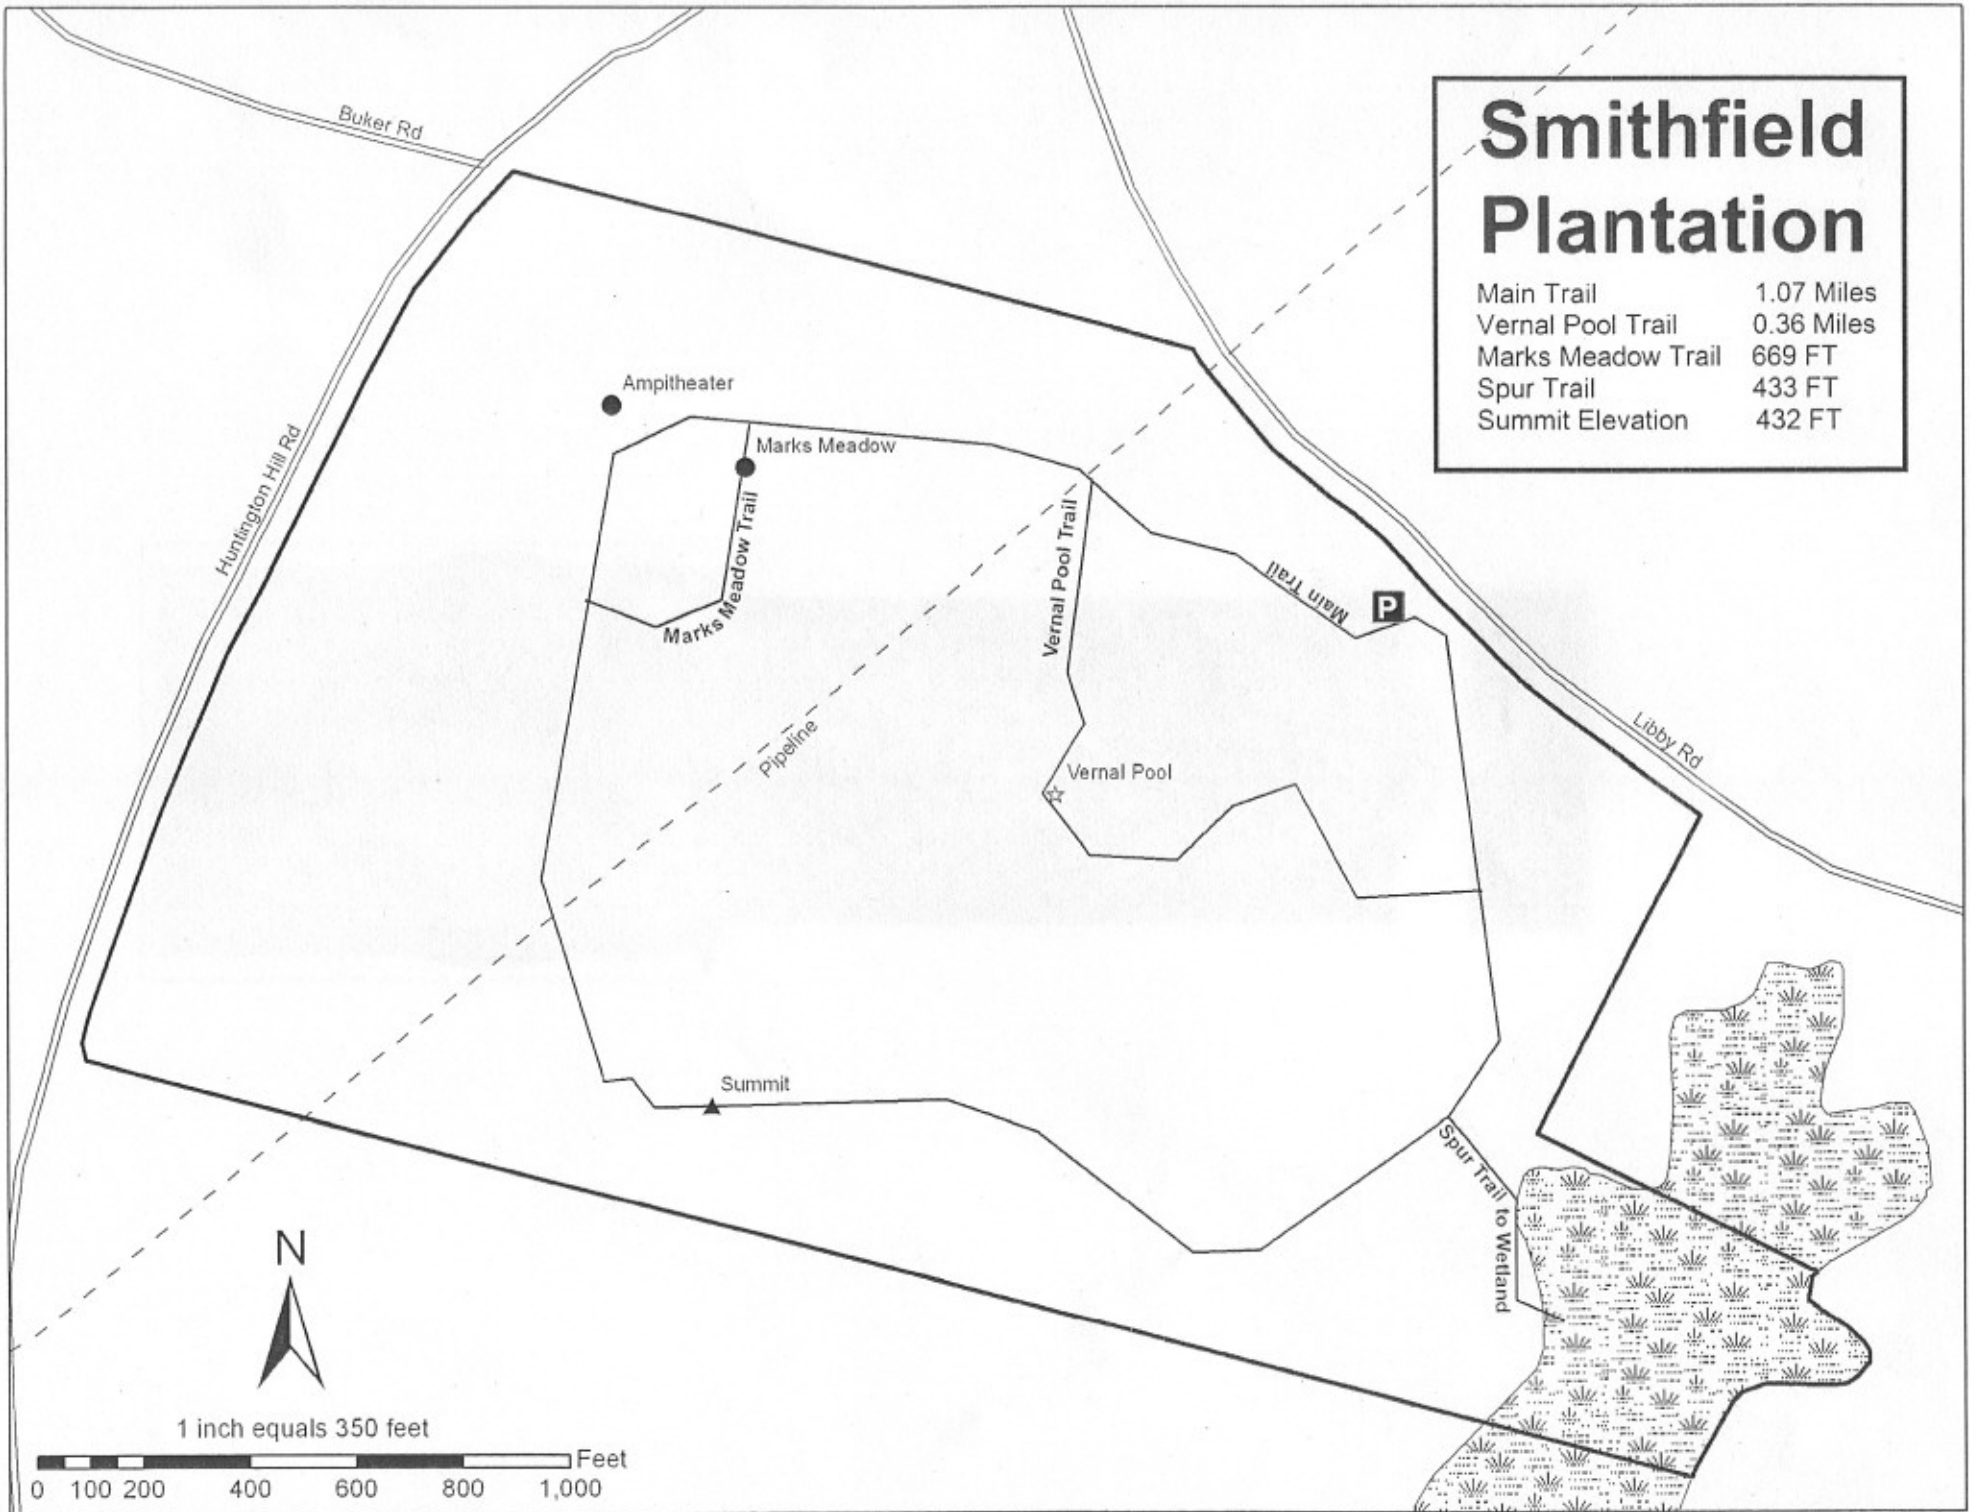

Smithfield Plantation

Main Trail	1.07 Miles
Vernal Pool Trail	0.36 Miles
Marks Meadow Trail	669 FT
Spur Trail	433 FT
Summit Elevation	432 FT

1 inch equals 350 feet

0 100 200 400 600 800 1,000 Feet